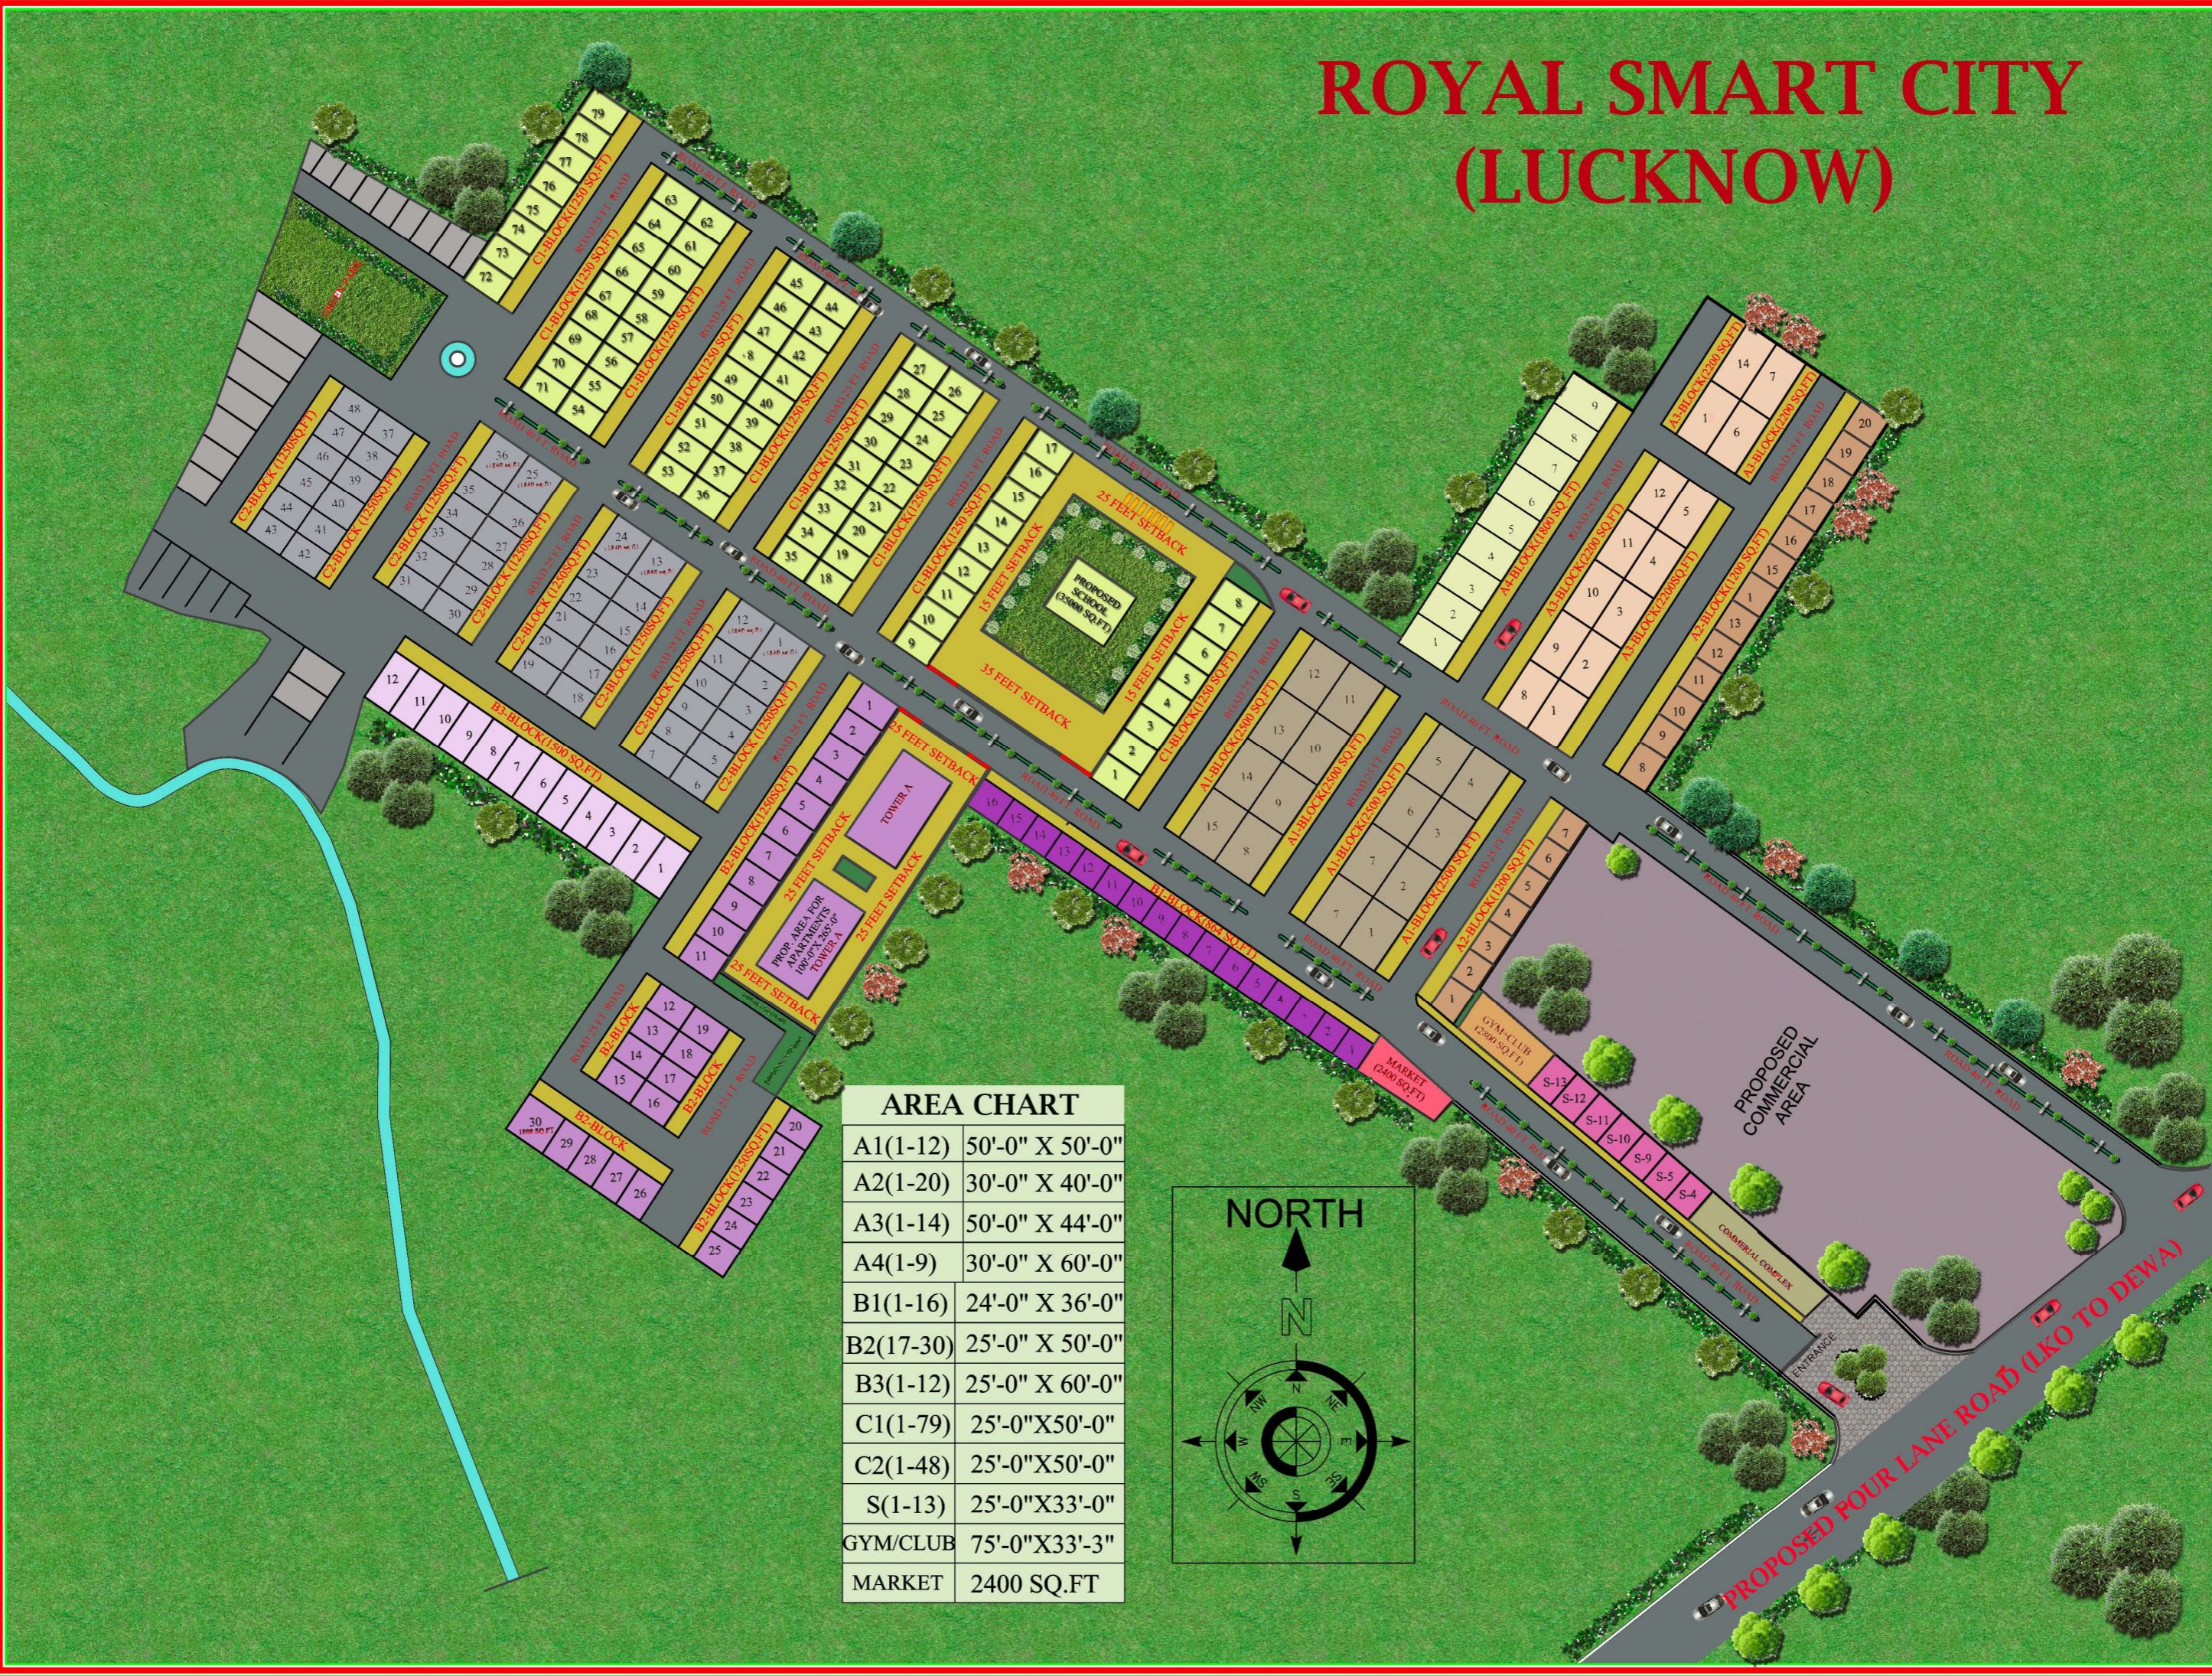

ROYAL SMART CITY (LUCKNOW)

AREA CHART

A1(1-12)	50'-0" X 50'-0"
A2(1-20)	30'-0" X 40'-0"
A3(1-14)	50'-0" X 44'-0"
A4(1-9)	30'-0" X 60'-0"
B1(1-16)	24'-0" X 36'-0"
B2(17-30)	25'-0" X 50'-0"
B3(1-12)	25'-0" X 60'-0"
C1(1-79)	25'-0" X 50'-0"
C2(1-48)	25'-0" X 50'-0"
S(1-13)	25'-0" X 33'-0"
GYM/CLUB	75'-0" X 33'-3"
MARKET	2400 SQ.FT